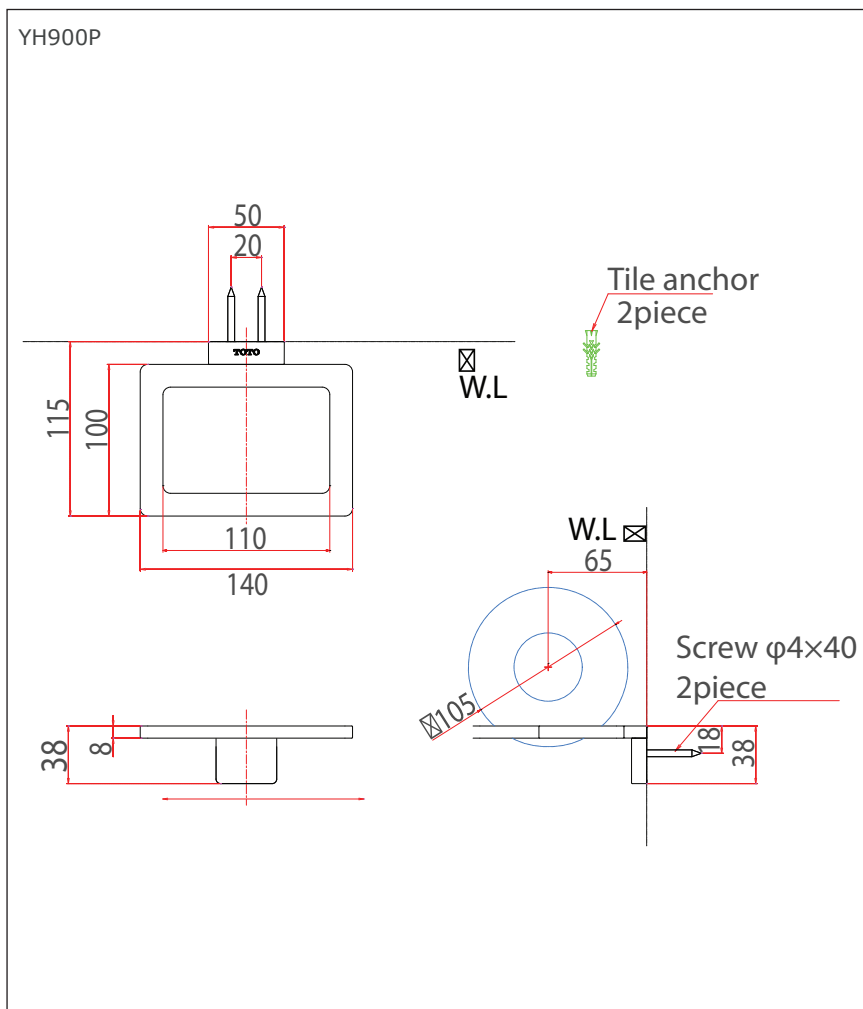

NEOREST Spare Paper Holder

Features

- Gorgeous and Generous design
- Easy to use and install

Specifications

Dimension : 140W× 115D× 38H mm

Parts Description

- **YH900P**
Spare Paper Holder

Please consult a TOTO representative for details